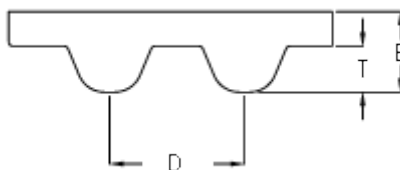

Data Sheet

Article number: 602932750031

Description: Gates timing belt POWERGRIP®
GTX 424 8MX 20

Measures

D (Pitch)	= 8
Height B mm	= 5.6
Height T mm	= 3.4
Length	= 424
Number of teeth	= 53
Type	= 424 8MX 20
Width	= 20